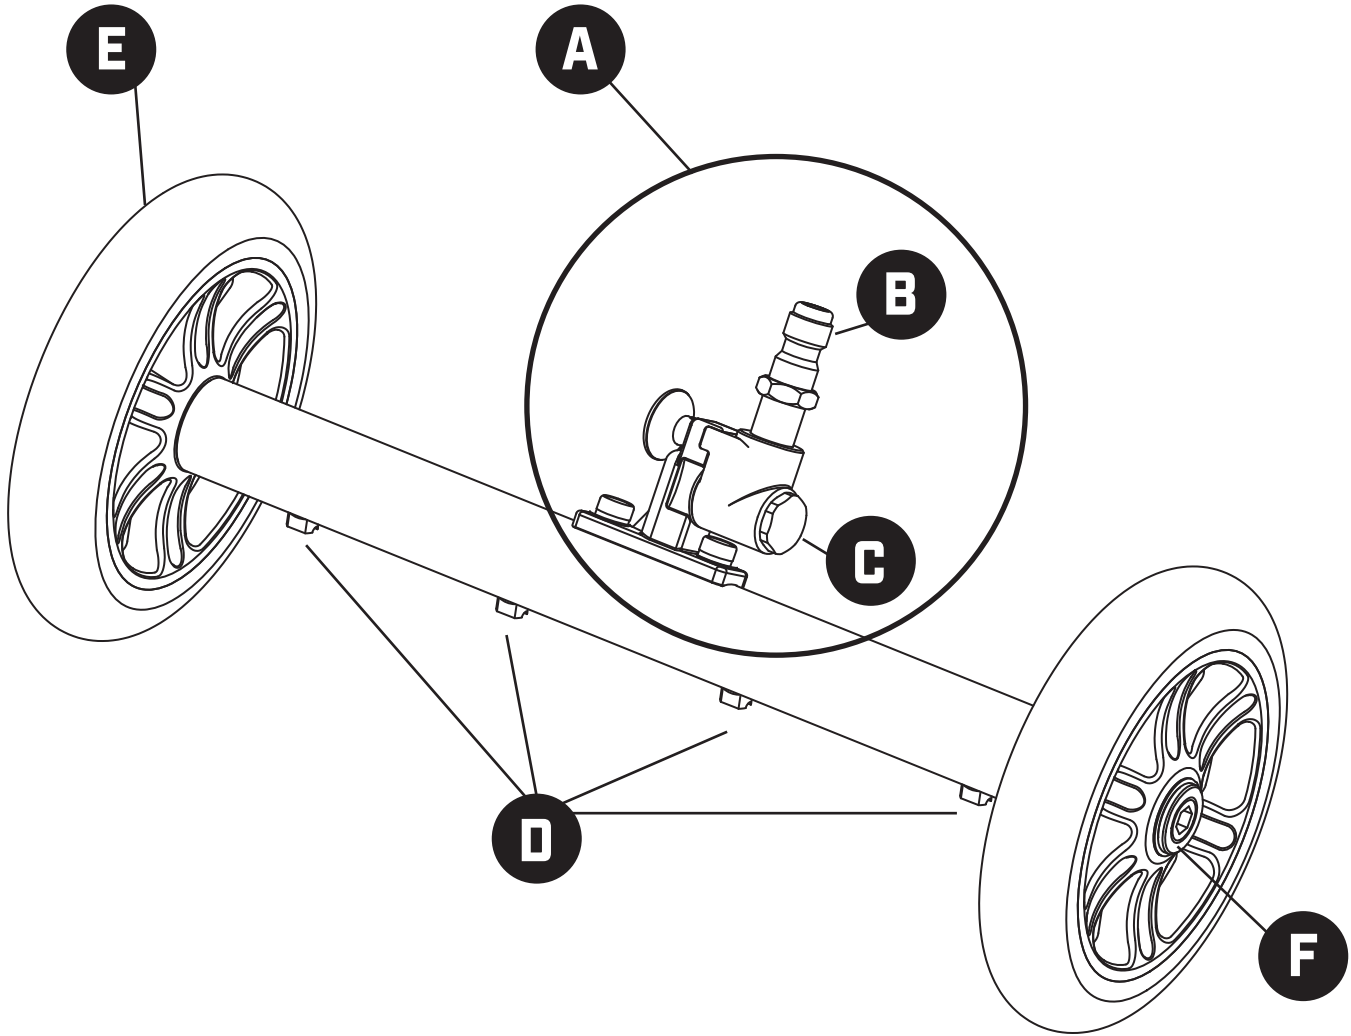

WATER BROOM

PARTS DIAGRAM

ITEM #2637679

MODEL #SGY-PWA97

PART	DESCRIPTION	QUANTITY	SKU
A	Water Inlet Assembly	1	SMX-WB-002
B	Water Inlet Plug with Filter	1	SMX-WB-004
C	Water Inlet Screw	1	SMX-WB-003
D	Spray Tip(s)	1 or 4	SMX-WB-001 SMX-WB-001-4pk
E	Wheel	1	SMX-WB-005
F	Snap Ring	1	SMX-WB-006