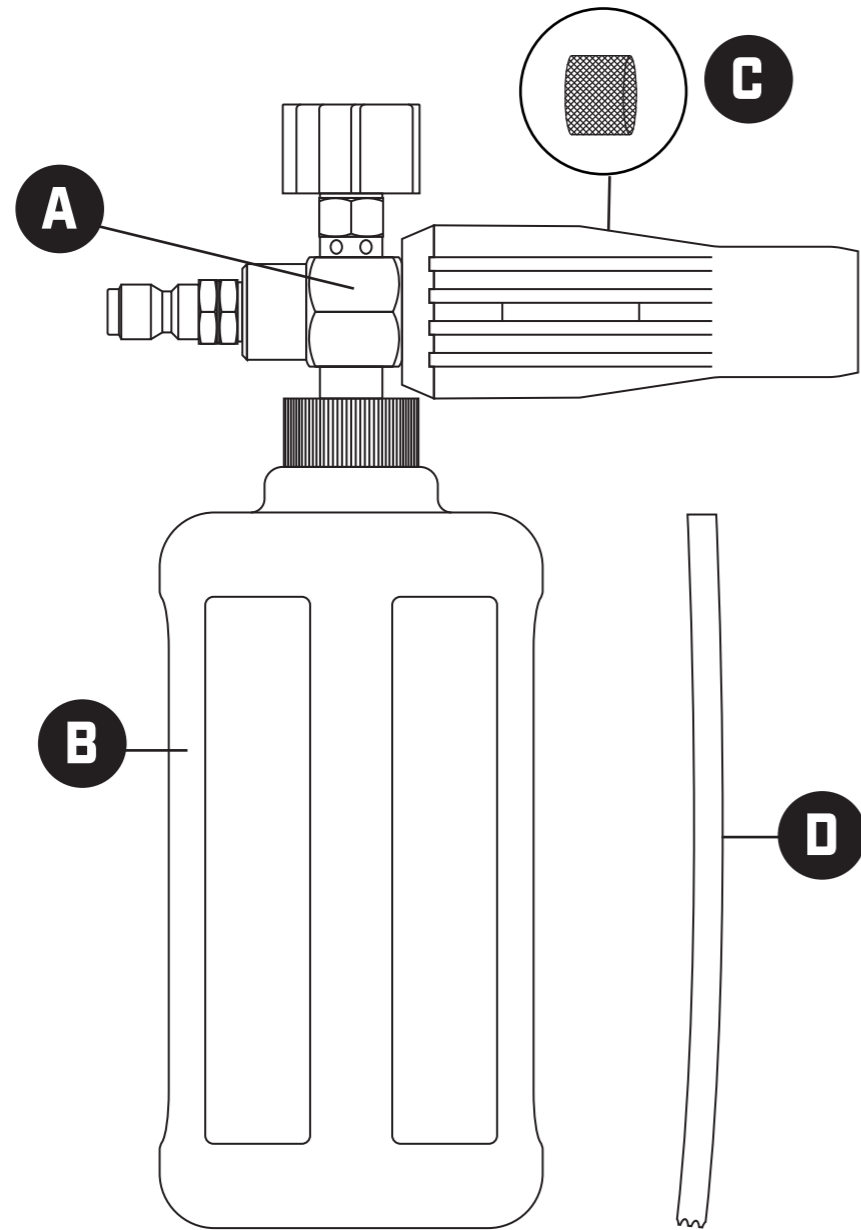

PRESSURE WASHER FOAM CANNON - 3700 PSI

PARTS DIAGRAM

ITEM #1150587
MODEL #SGY-PWA83A

PART	DESCRIPTION	QUANTITY	SKU
A	Foam Cannon Top Assembly	1	SMX-FC-001
B	Foam Cannon Bottle	1	SMX-FC-002
C	Foam Cannon Filter	1	SMX-FC-003
D	Straw	1	SMX-FC-004

PRESSURE WASHER PRO FOAM CANNON - 5000 PSI

PARTS DIAGRAM

ITEM #5227916
MODEL #SGY-PWA1088

PART	DESCRIPTION	QUANTITY	SKU
A	Pro Foam Cannon Top Assembly	1	SMX-PFC-001
B	Pro Foam Cannon Bottle	1	SMX-PFC-002
C	Pro Foam Cannon Filter	1	SMX-PFC-003
D	Straw	1	SMX-FC-004