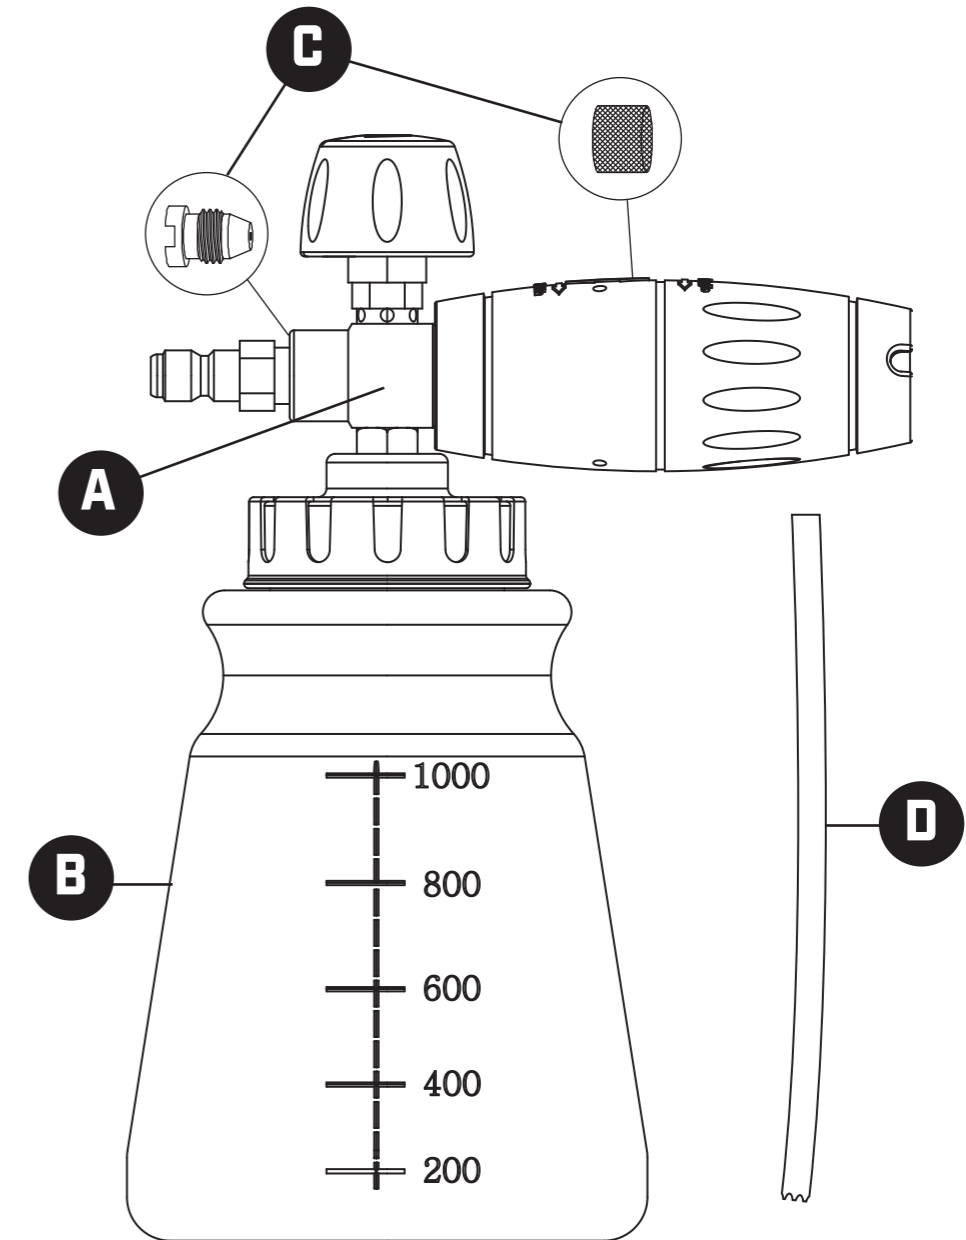

PRESSURE WASHER FOAM CANNON - 3700 PSI

PARTS DIAGRAM

ITEM #1150587
MODEL #SGY-PWA83A

PART	DESCRIPTION	QUANTITY	SKU
A	Foam Cannon Top Assembly	1	SMX-FC-001
B	Foam Cannon Bottle	1	SMX-FC-002
C	Foam Cannon Filter	1	SMX-FC-003
D	Straw	1	SMX-FC-004

PRESSURE WASHER PRO FOAM CANNON - 5000 PSI

PARTS DIAGRAM

ITEM #5227916
MODEL #SGY-PWA1088

PART	DESCRIPTION	QUANTITY	SKU
A	Pro Foam Cannon Top Assembly	1	SMX-PFC-001
B	Pro Foam Cannon Bottle	1	SMX-PFC-002
C	Pro Foam Cannon Filter	1	SMX-PFC-003
D	Straw	1	SMX-FC-004