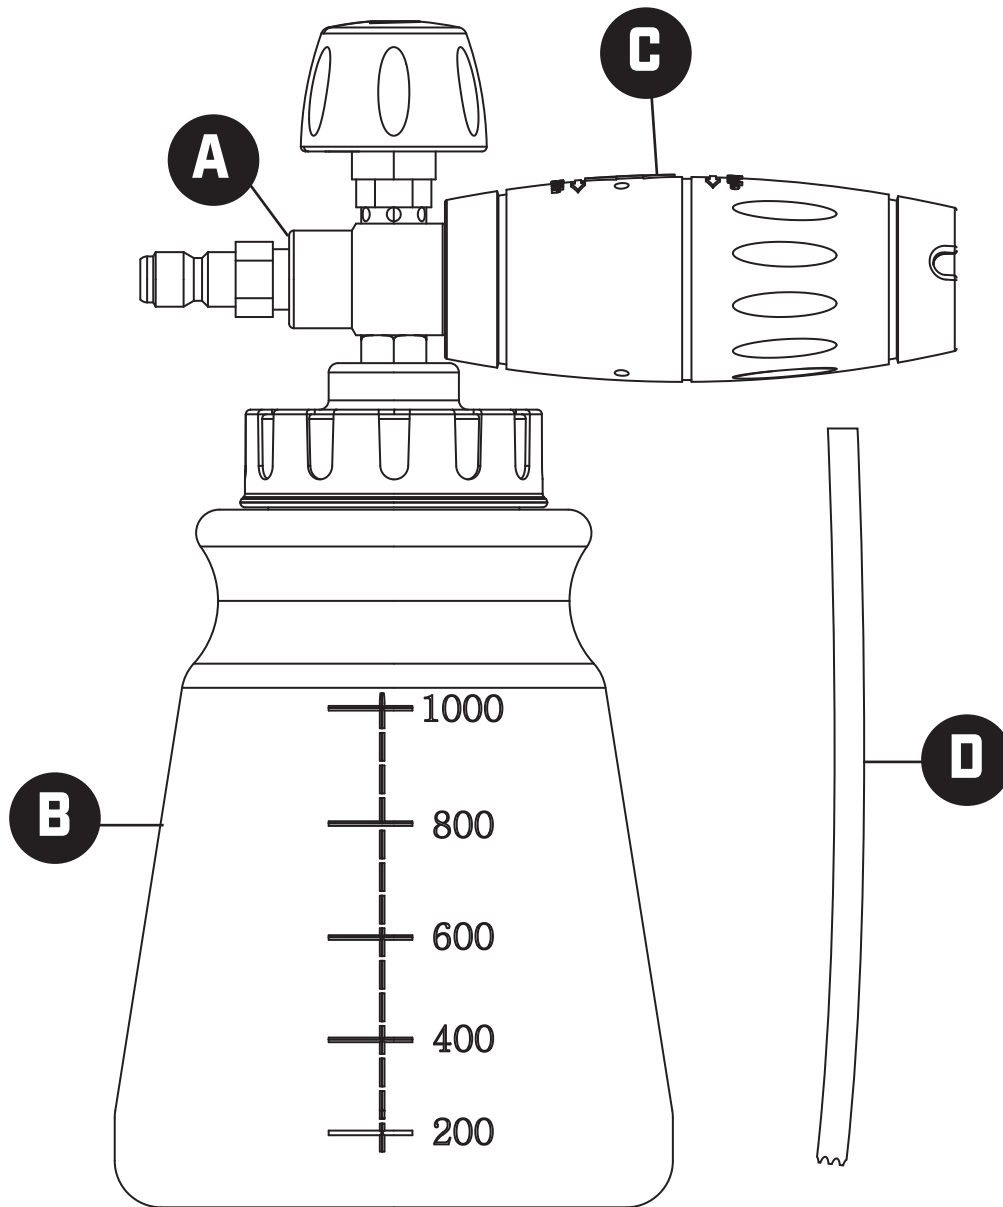

PRESSURE WASHER PRO FOAM CANNON - 5000 PSI

PARTS DIAGRAM

ITEM #5227916
MODEL #SGY-PWA1088

PART	DESCRIPTION	QUANTITY	SKU
A	Pro Foam Cannon Top Assembly	1	SMX-PFC-001
B	Pro Foam Cannon Bottle	1	SMX-PFC-002
C	Pro Foam Cannon Filter	1	SMX-PFC-003
D	Straw	1	SMX-FC-004