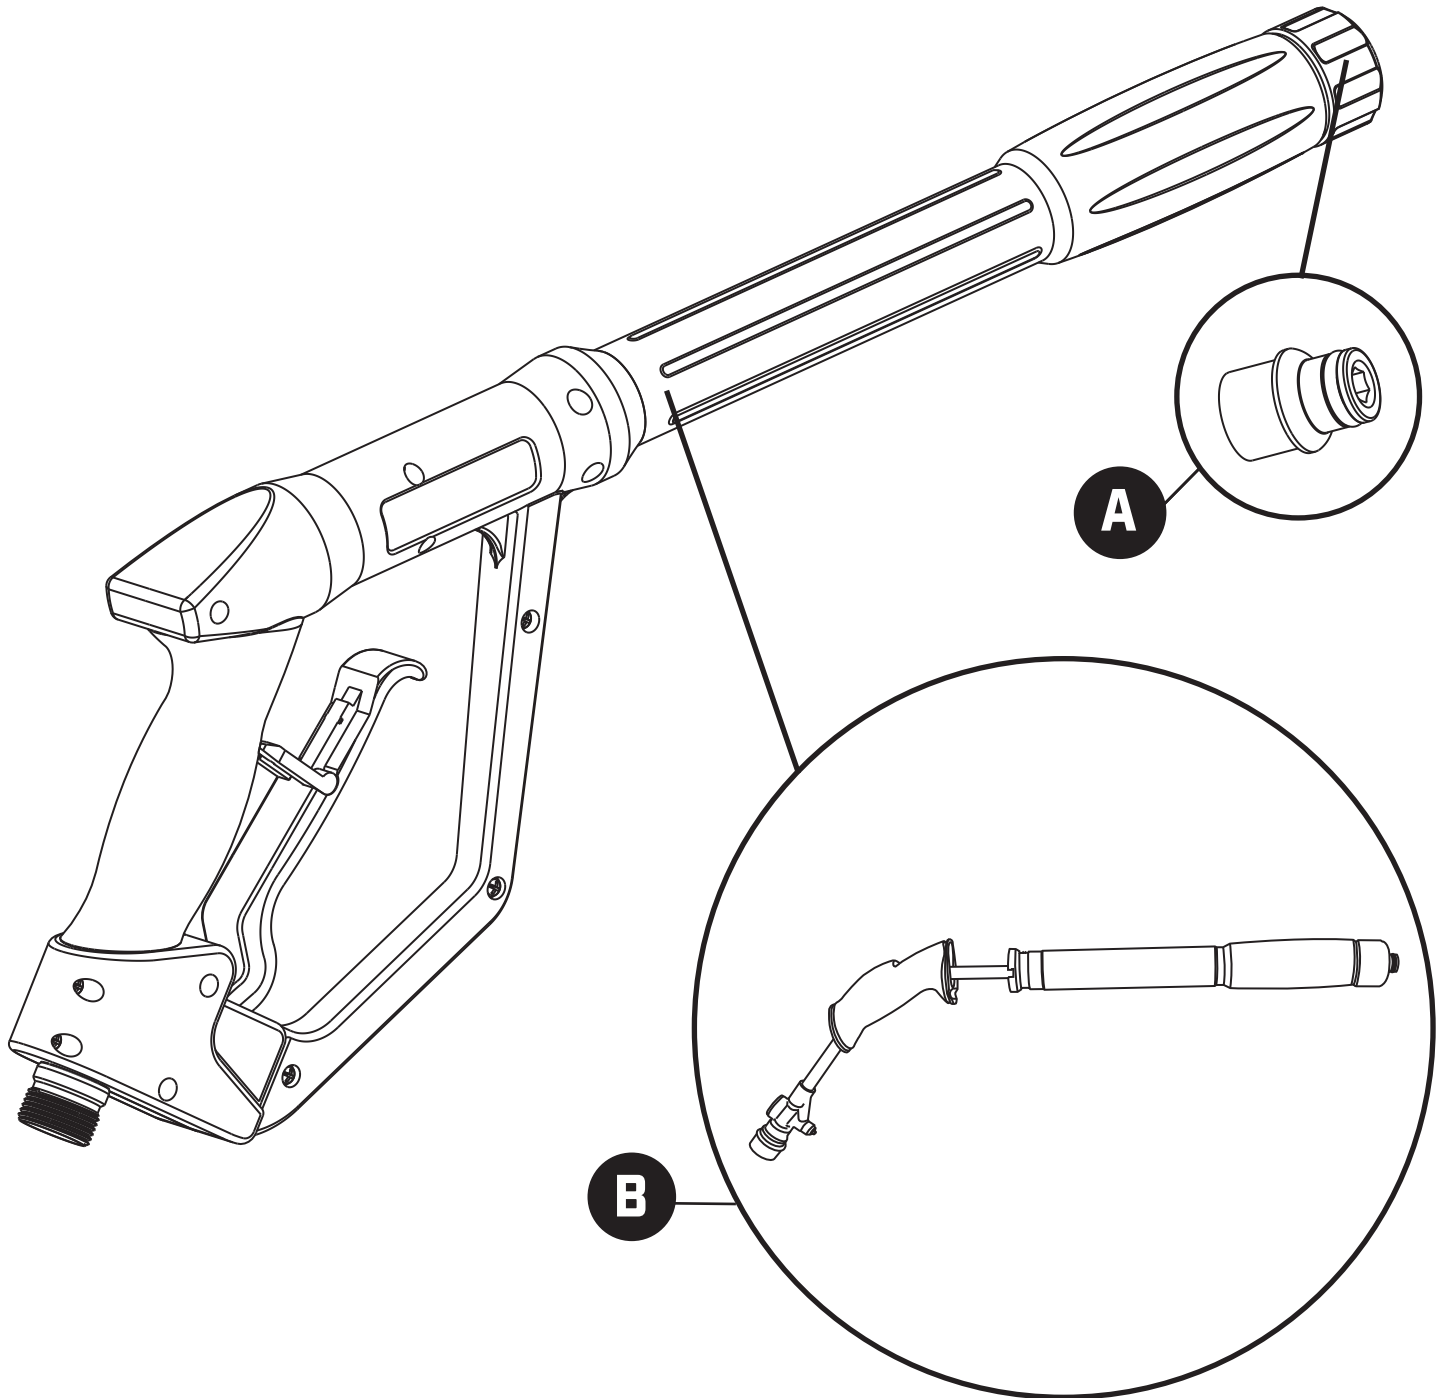

3300 PSI SPRAY GUN

PARTS DIAGRAM

ITEM #1150579

MODEL #SGY-PWA90

PART	DESCRIPTION	QUANTITY	SKU
A	3/8" Female Plug Adapter	1	SMX-SG-001
B	Water Inlet Assembly w/ Tube & Slide Nut	1	SMX-SG-005