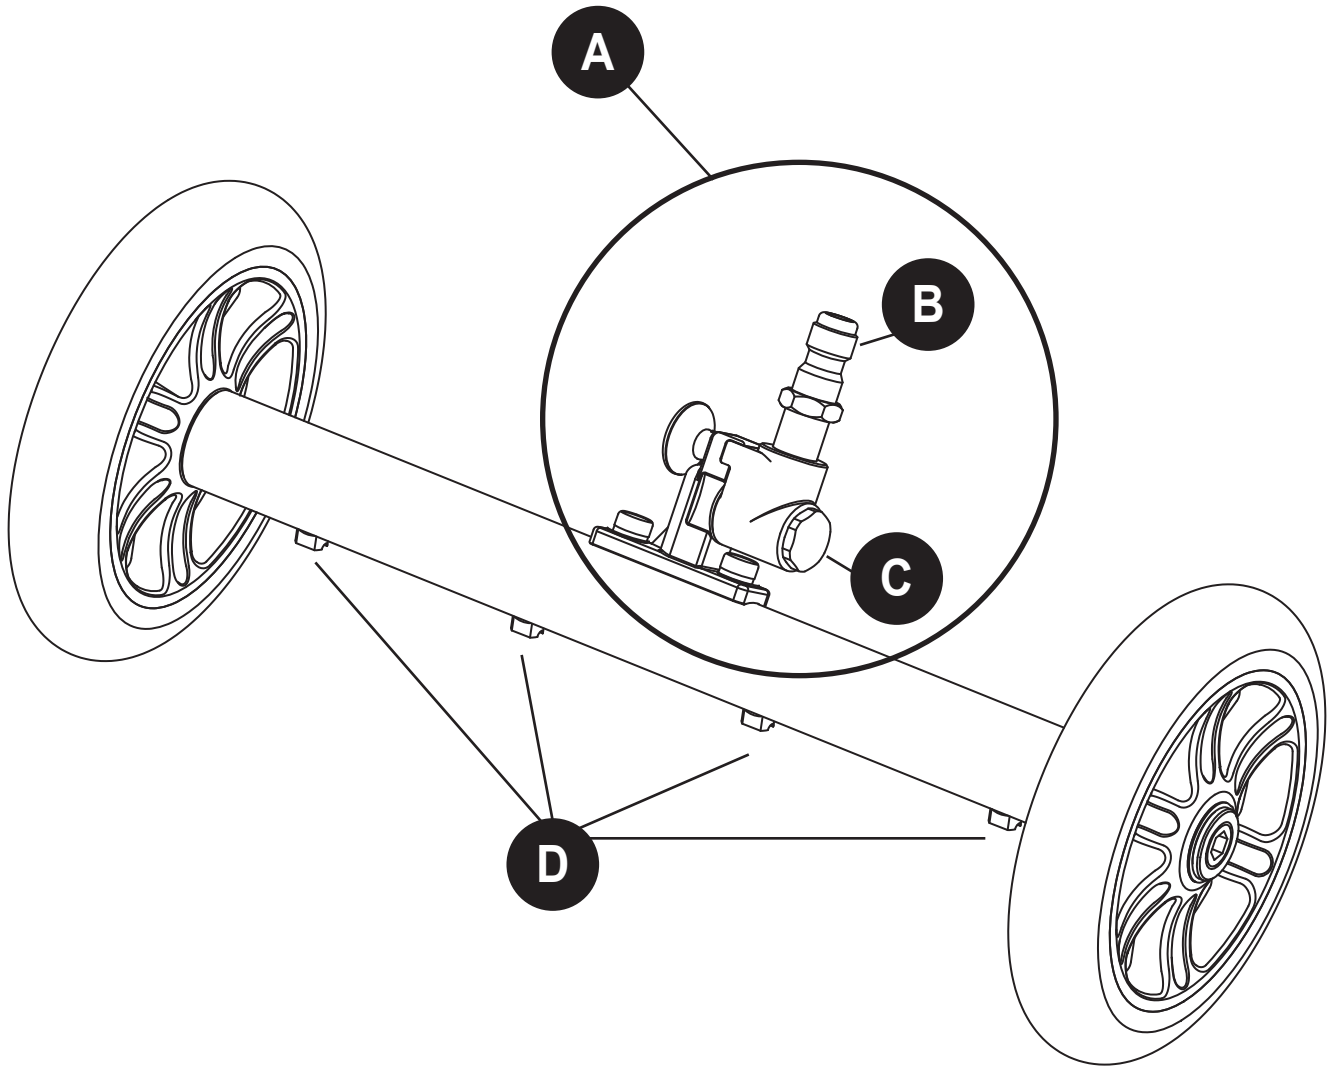

Water Broom PARTS DIAGRAM

ITEM #2637679
MODEL #SGY-PWA97

PART	DESCRIPTION	QUANTITY
A	Water Inlet Assembly	1
B	Water Inlet Plug with Filter	1
C	Water Inlet Screw	1
D	Spray Tip(s)	1 or 4