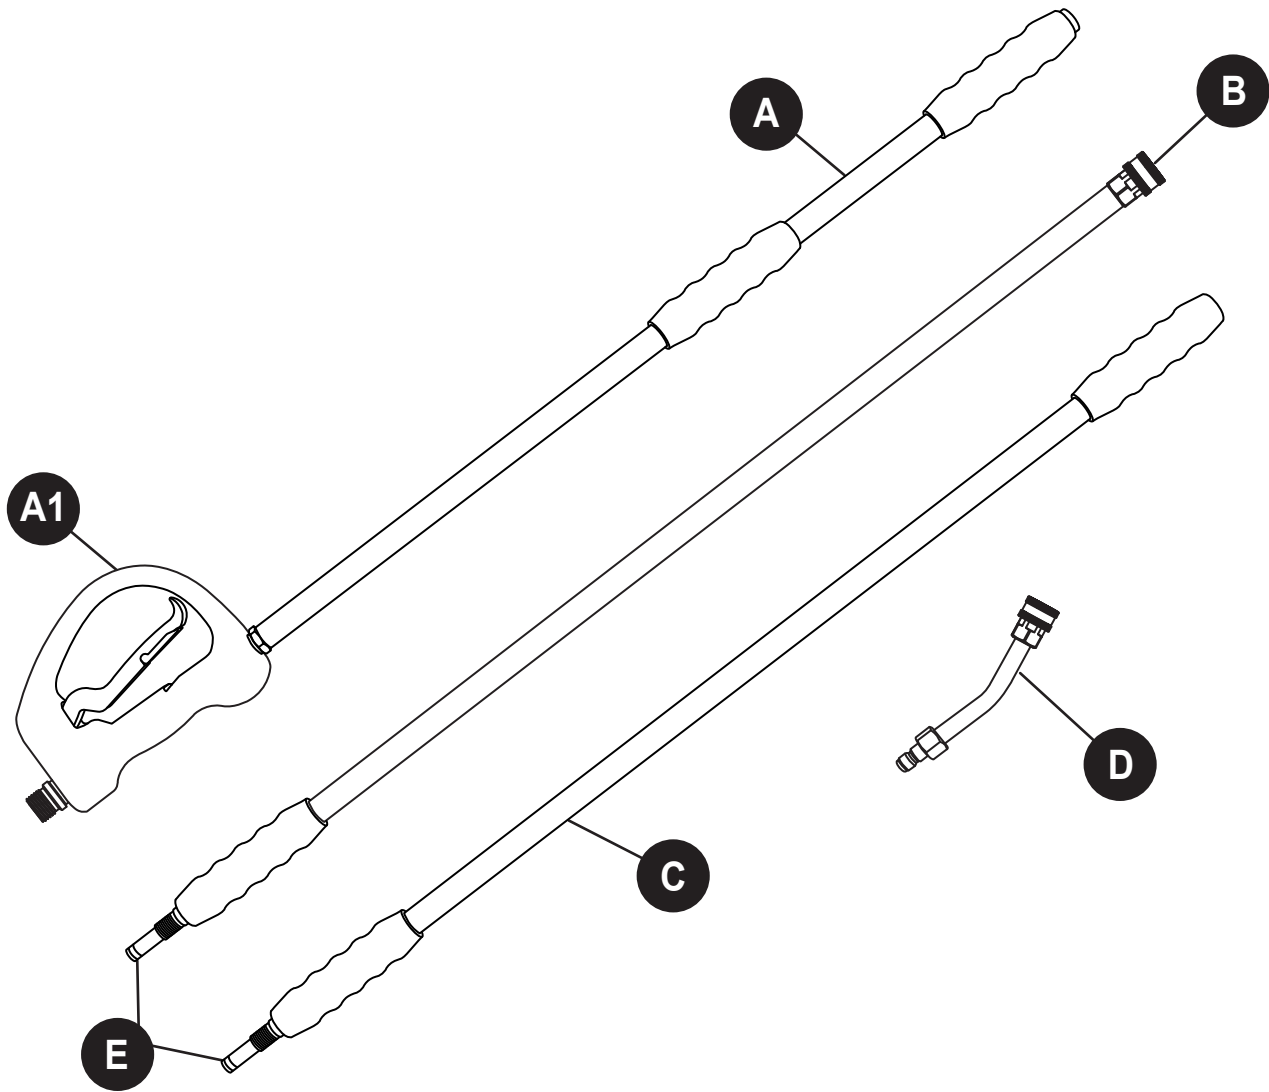

9-ft Pressure Washer Extension Wand *OLD MODEL* PARTS DIAGRAM

ITEM #936074
MODEL #SGY-PWA79

PART	DESCRIPTION	QUANTITY
A1	Handle Assembly	1
A	Handle Extension	1
B	Extension with Coupler	1
C	Extension	1
D	Extension Wand	1
E	O-Ring Kit	2