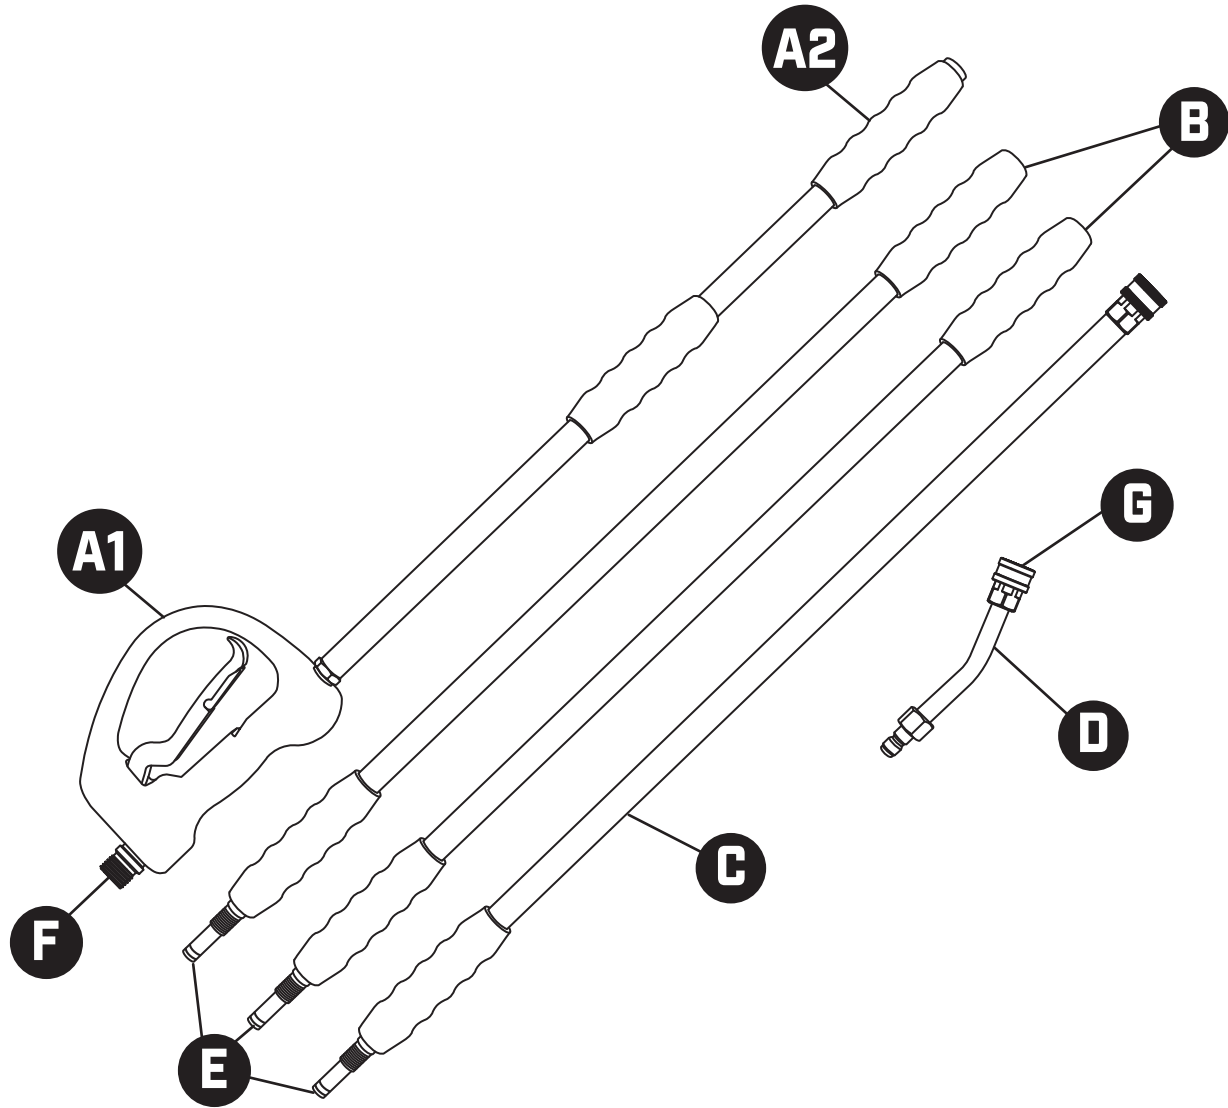

9-FT PRESSURE WASHER EXTENSION WAND NEW MODEL PARTS DIAGRAM

ITEM #2637678
MODEL #SGY-PWA96

PART	DESCRIPTION	QTY	SKU
A1	Handle Assembly	1	SMX-N9EW-003
A2	Handle Extension	1	SMX-O9EW-003
B	Extension	1	SMX-O9EW-002
C	Extension with Coupler	1	SMX-O9EW-001
D	Extension Wand	1	SMX-9EW-002
E	O-Ring Kit	3	SMX-9EW-004
F	Water Inlet	1	SMX-9EW-007
G	Coupler	1	SMX-9EW-008