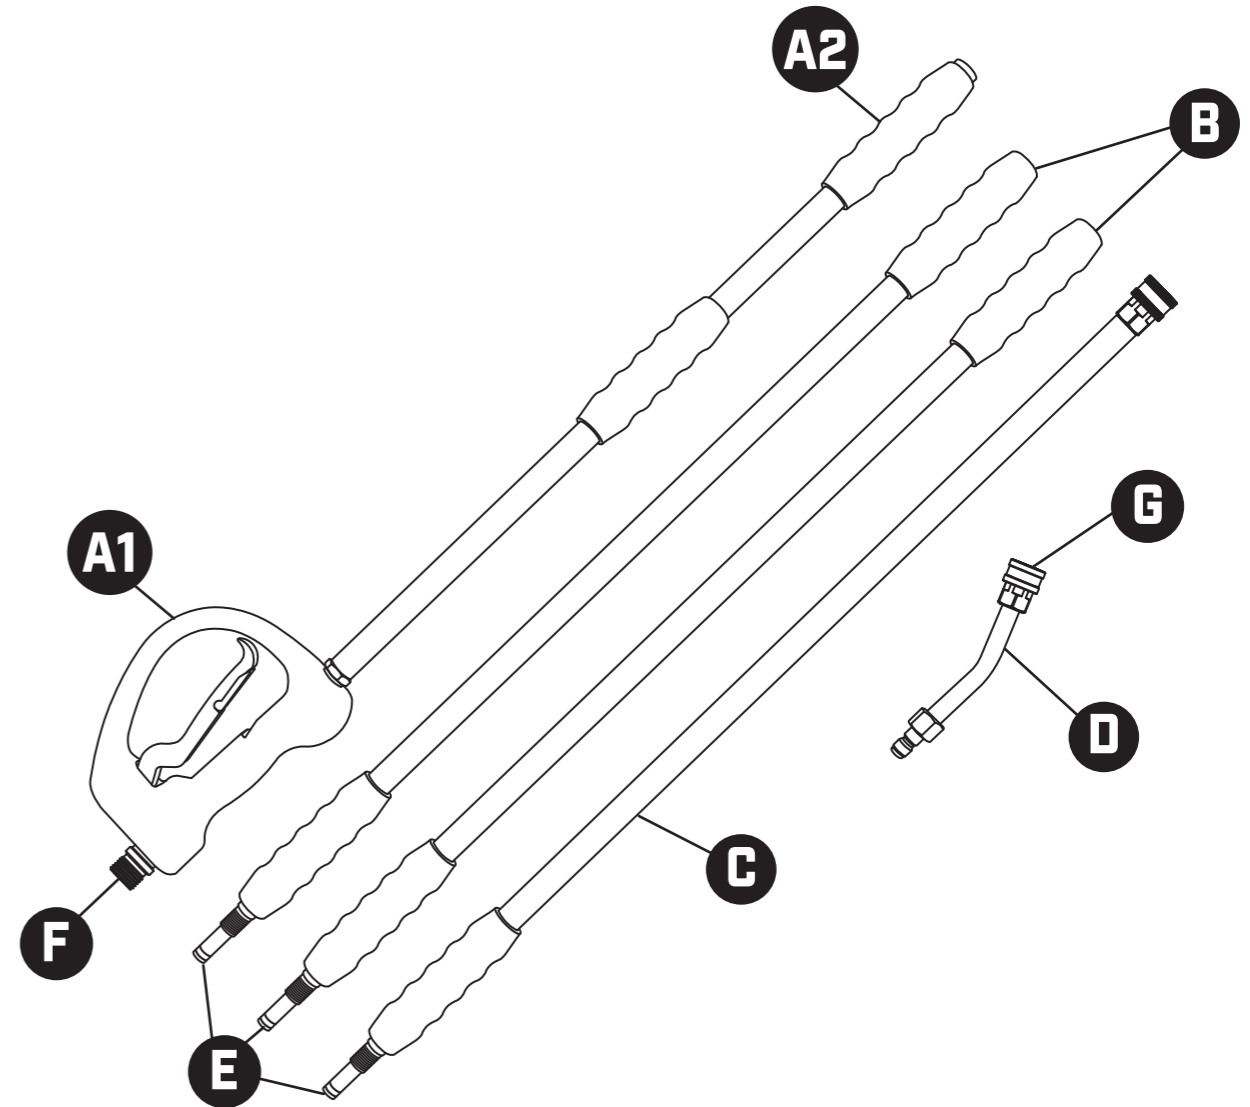

# 9-FT PRESSURE WASHER EXTENSION WAND OLD MODEL

## PARTS DIAGRAM

ITEM #936074  
MODEL #SGY-PWA79

PART	DESCRIPTION	QTY	SKU
A1	Handle Assembly	1	SMX-N9EW-003
A	Handle Extension	1	SMX-O9EW-003
B	Extension with Coupler	1	SMX-O9EW-002
C	Extension	1	SMX-O9EW-001
D	Extension Wand	1	SMX-9EW-002
E	O-Ring Kit	2	SMX-9EW-004
F	Water Inlet	1	SMX-9EW-007
G	Coupler	1	SMX-9EW-008

# 9-FT PRESSURE WASHER EXTENSION WAND NEW MODEL

## PARTS DIAGRAM

ITEM #2637678  
MODEL #SGY-PWA96

PART	DESCRIPTION	QTY	SKU
A1	Handle Assembly	1	SMX-N9EW-003
A2	Handle Extension	1	SMX-O9EW-003
B	Extension	1	SMX-O9EW-002
C	Extension with Coupler	1	SMX-O9EW-001
D	Extension Wand	1	SMX-9EW-002
E	O-Ring Kit	3	SMX-9EW-004
F	Water Inlet	1	SMX-9EW-007
G	Coupler	1	SMX-9EW-008