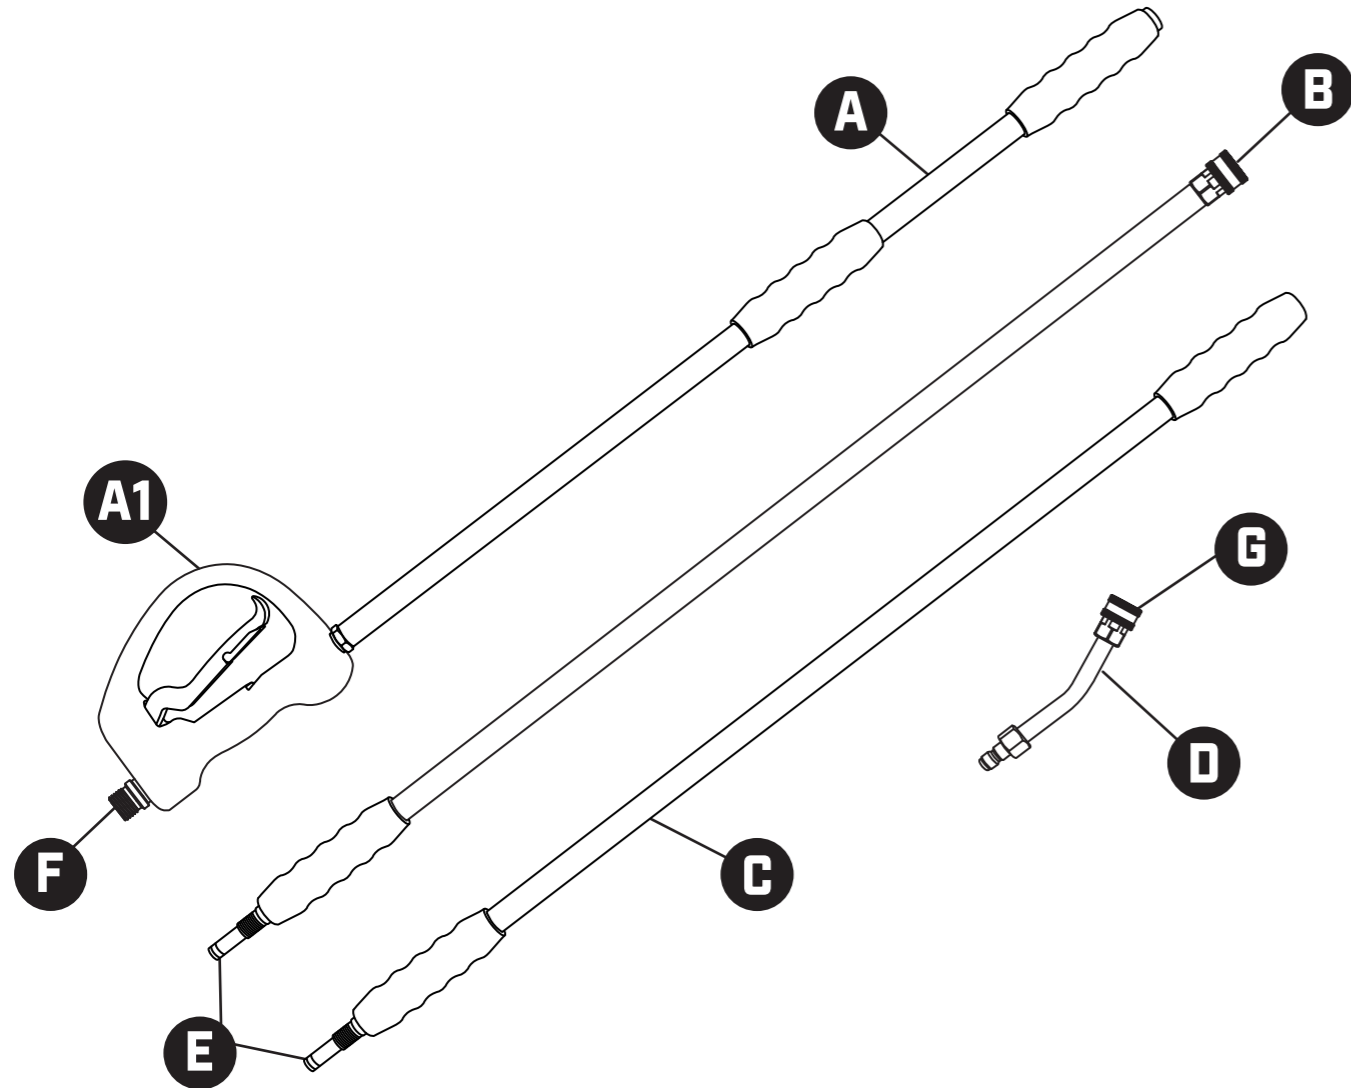

# 9-FT PRESSURE WASHER EXTENSION WAND OLD MODEL

## PARTS DIAGRAM

ITEM #936074  
MODEL #SGY-PWA79

PART	DESCRIPTION	QTY	SKU
A1	Handle Assembly	1	SMX-N9EW-003
A	Handle Extension	1	SMX-O9EW-003
B	Extension with Coupler	1	SMX-O9EW-002
C	Extension	1	SMX-O9EW-001
D	Extension Wand	1	SMX-9EW-002
E	O-Ring Kit	2	SMX-9EW-004
F	Water Inlet	1	SMX-9EW-007
G	Coupler	1	SMX-9EW-008

# 9-FT PRESSURE WASHER EXTENSION WAND NEW MODEL

## PARTS DIAGRAM

ITEM #2637678  
MODEL #SGY-PWA96

PART	DESCRIPTION	QTY	SKU
A1	Handle Assembly	1	SMX-N9EW-003
A2	Handle Extension	1	SMX-O9EW-003
B	Extension	1	SMX-O9EW-002
C	Extension with Coupler	1	SMX-O9EW-001
D	Extension Wand	1	SMX-9EW-002
E	O-Ring Kit	3	SMX-9EW-004
F	Water Inlet	1	SMX-9EW-007
G	Coupler	1	SMX-9EW-008