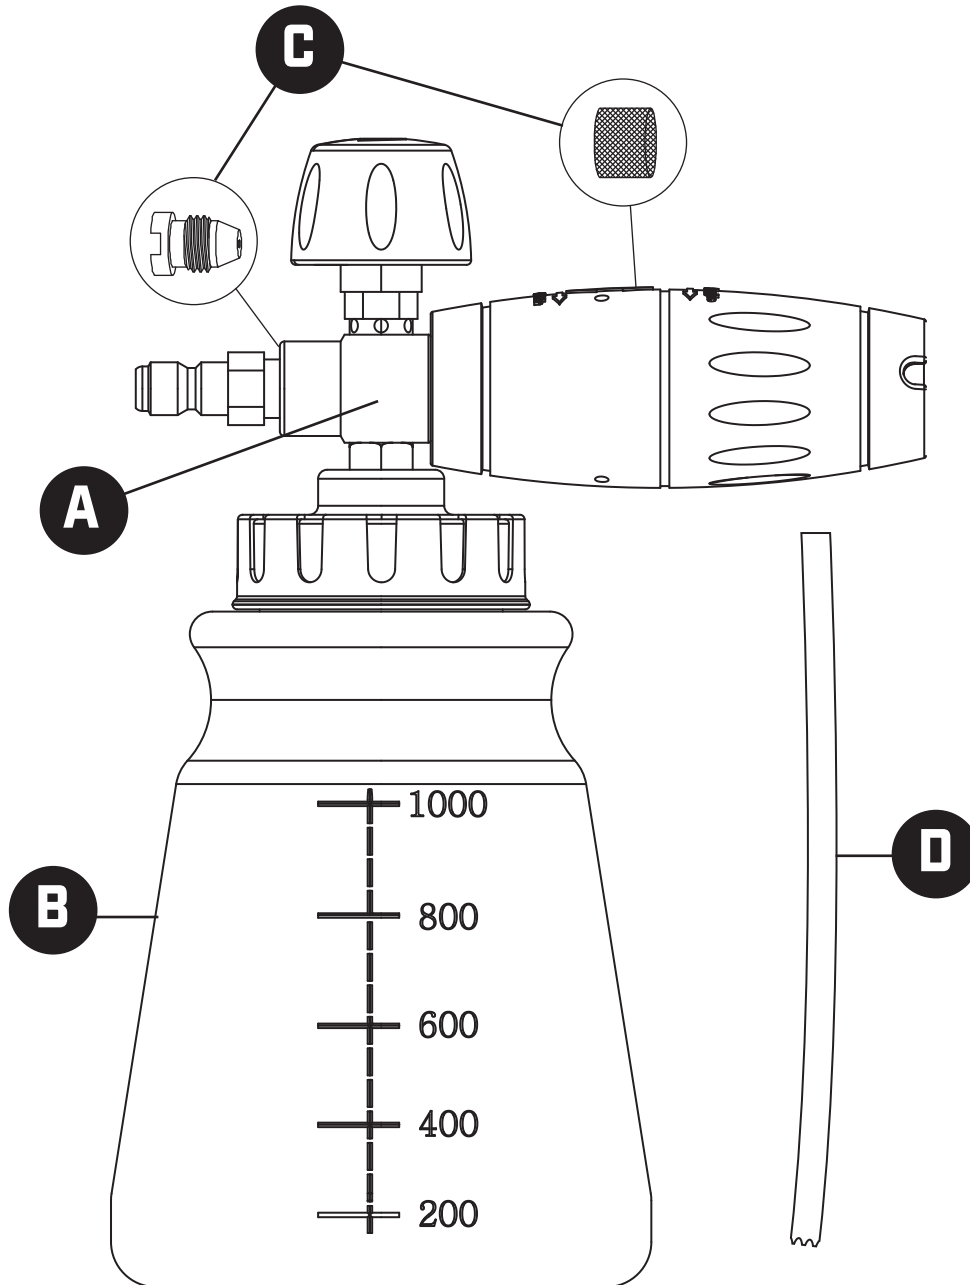

PRESSURE WASHER PRO FOAM CANNON - 5000 PSI

PARTS DIAGRAM

ITEM #5227916

MODEL #SGY-PWA1088

PART	DESCRIPTION	QUANTITY	SKU
A	Pro Foam Cannon Top Assembly	1	SMX-PFC-001
B	Pro Foam Cannon Bottle	1	SMX-PFC-002
C	Pro Foam Cannon Filter and Orifice	1	SMX-PFC-003
D	Straw	1	SMX-FC-004