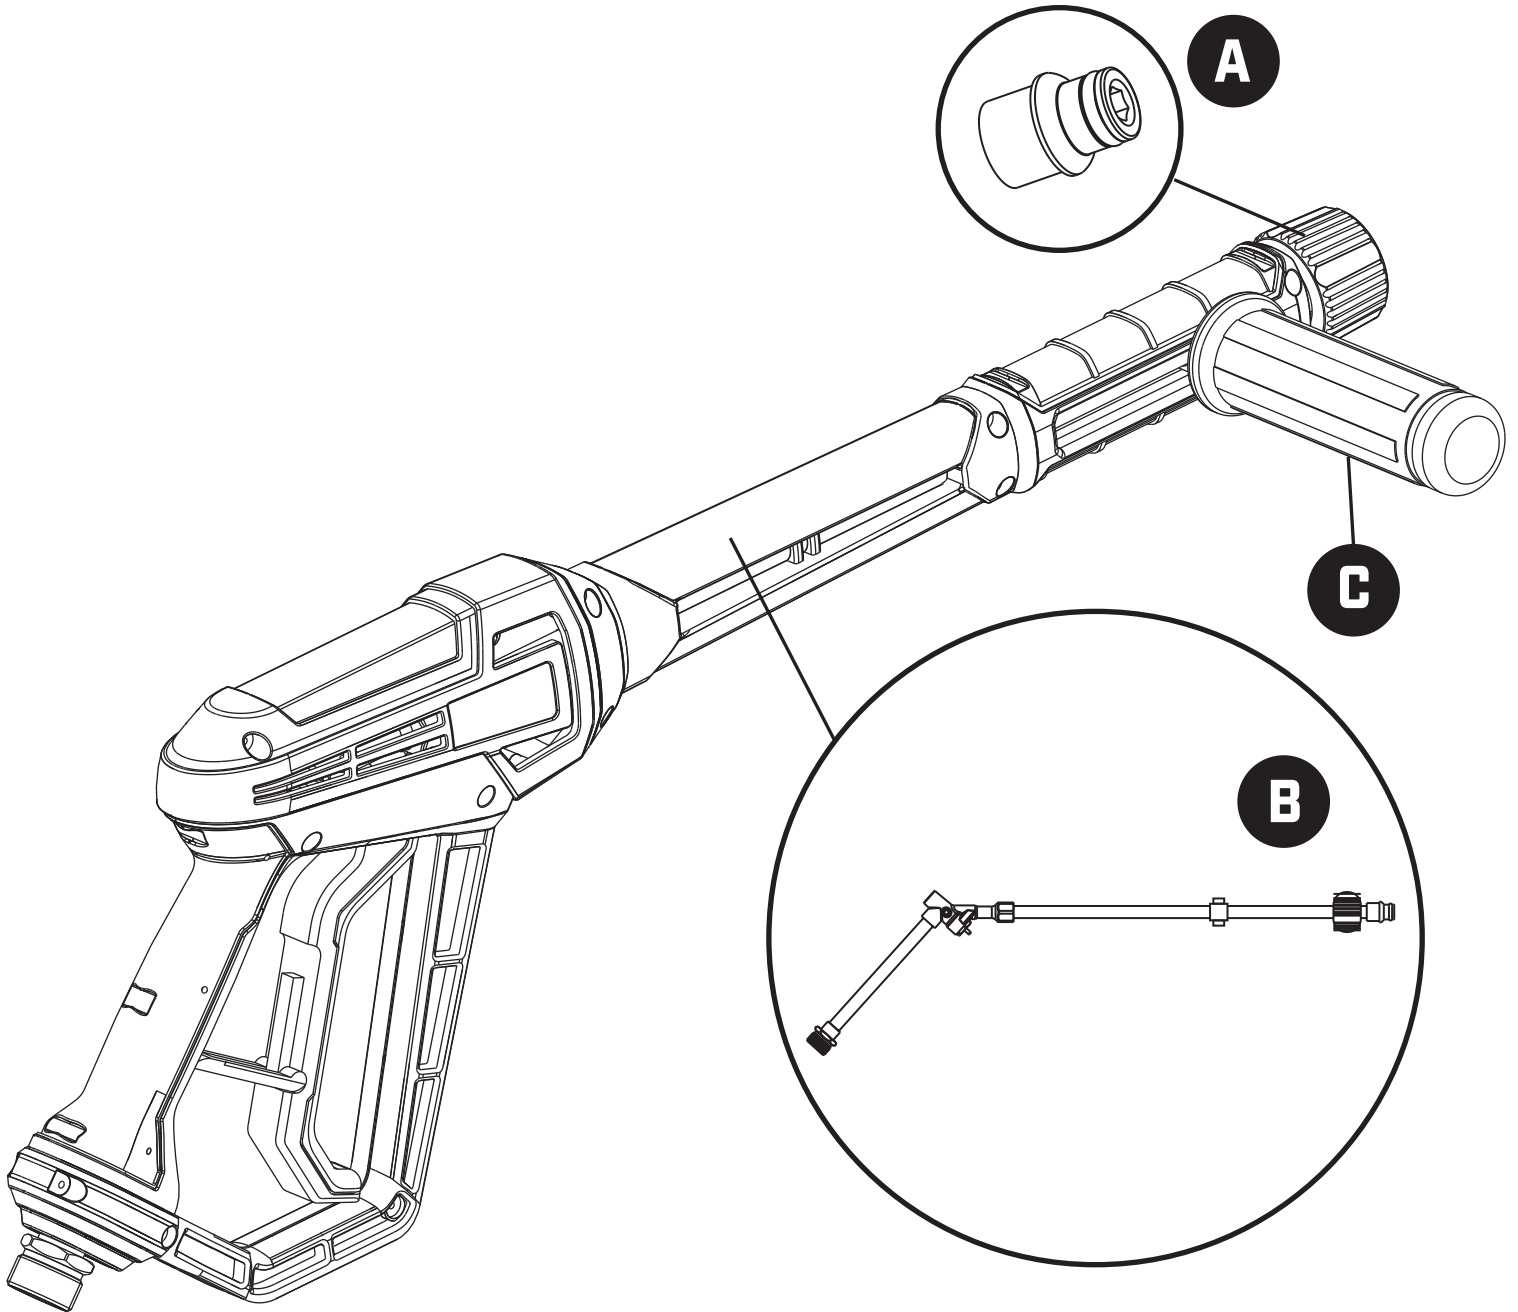

# 4500 PSI SPRAY GUN

## PARTS DIAGRAM

ITEM #1150580 & 228440  
MODEL #SGY-PWA91 & #SGYPWA57

PART	DESCRIPTION	QUANTITY	SKU
A	3/8" Female Plug Adapter	1	SMX-SG-001
B	Water Inlet Assembly	1	SMX-SG-002
C	Side Handle	1	SMX-SG-003