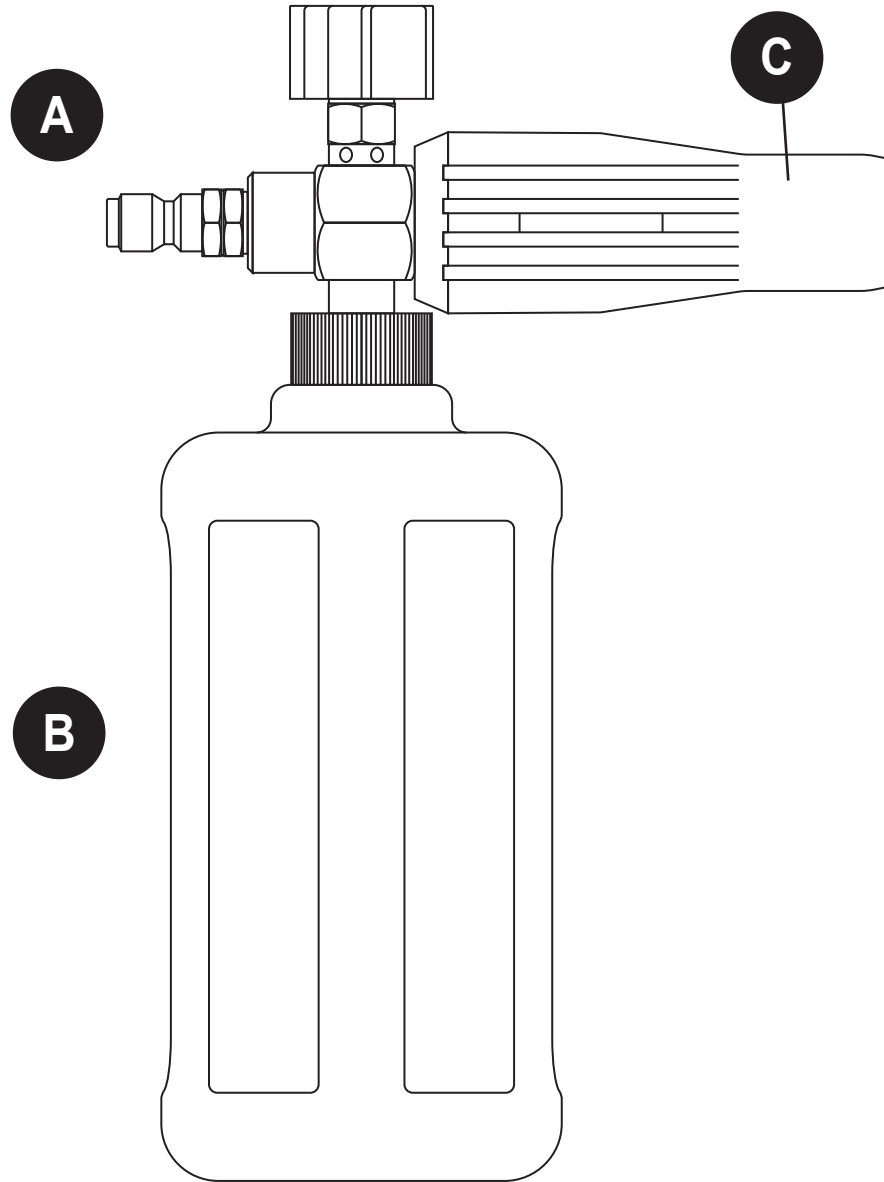

Pressure Washer Foam Cannon

PARTS DIAGRAM

ITEM #1150587

MODEL #SGY-PWA83A

PART	DESCRIPTION	QUANTITY
A	Foam Cannon Top Assembly	1
B	Foam Cannon Bottle	1
C	Foam Cannon Filter	1