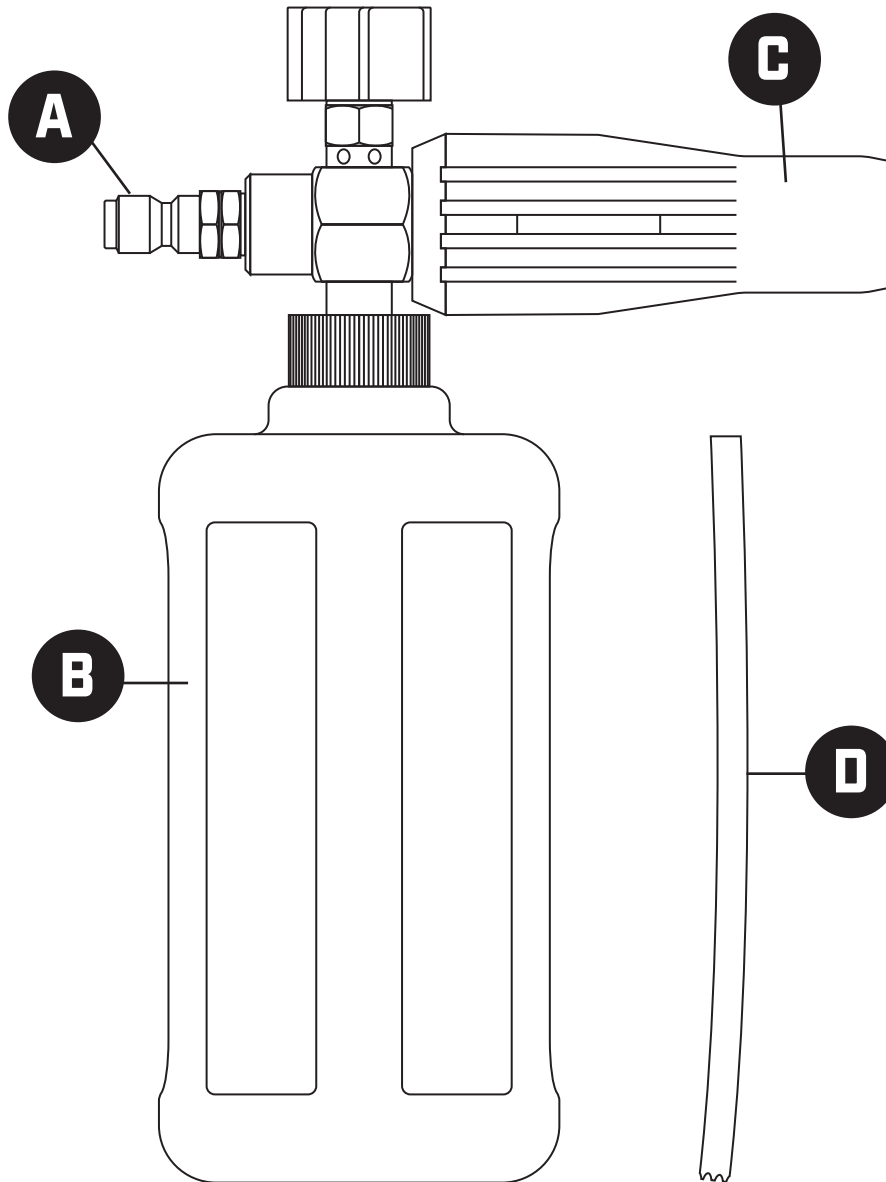

PRESSURE WASHER FOAM CANNON - 3700 PSI

PARTS DIAGRAM

ITEM #1150587

MODEL #SGY-PWA83A

| PART | DESCRIPTION | QUANTITY | SKU |
|------|--------------------------|----------|------------|
| A | Foam Cannon Top Assembly | 1 | SMX-FC-001 |
| B | Foam Cannon Bottle | 1 | SMX-FC-002 |
| C | Foam Cannon Filter | 1 | SMX-FC-003 |
| D | Straw | 1 | SMX-FC-004 |