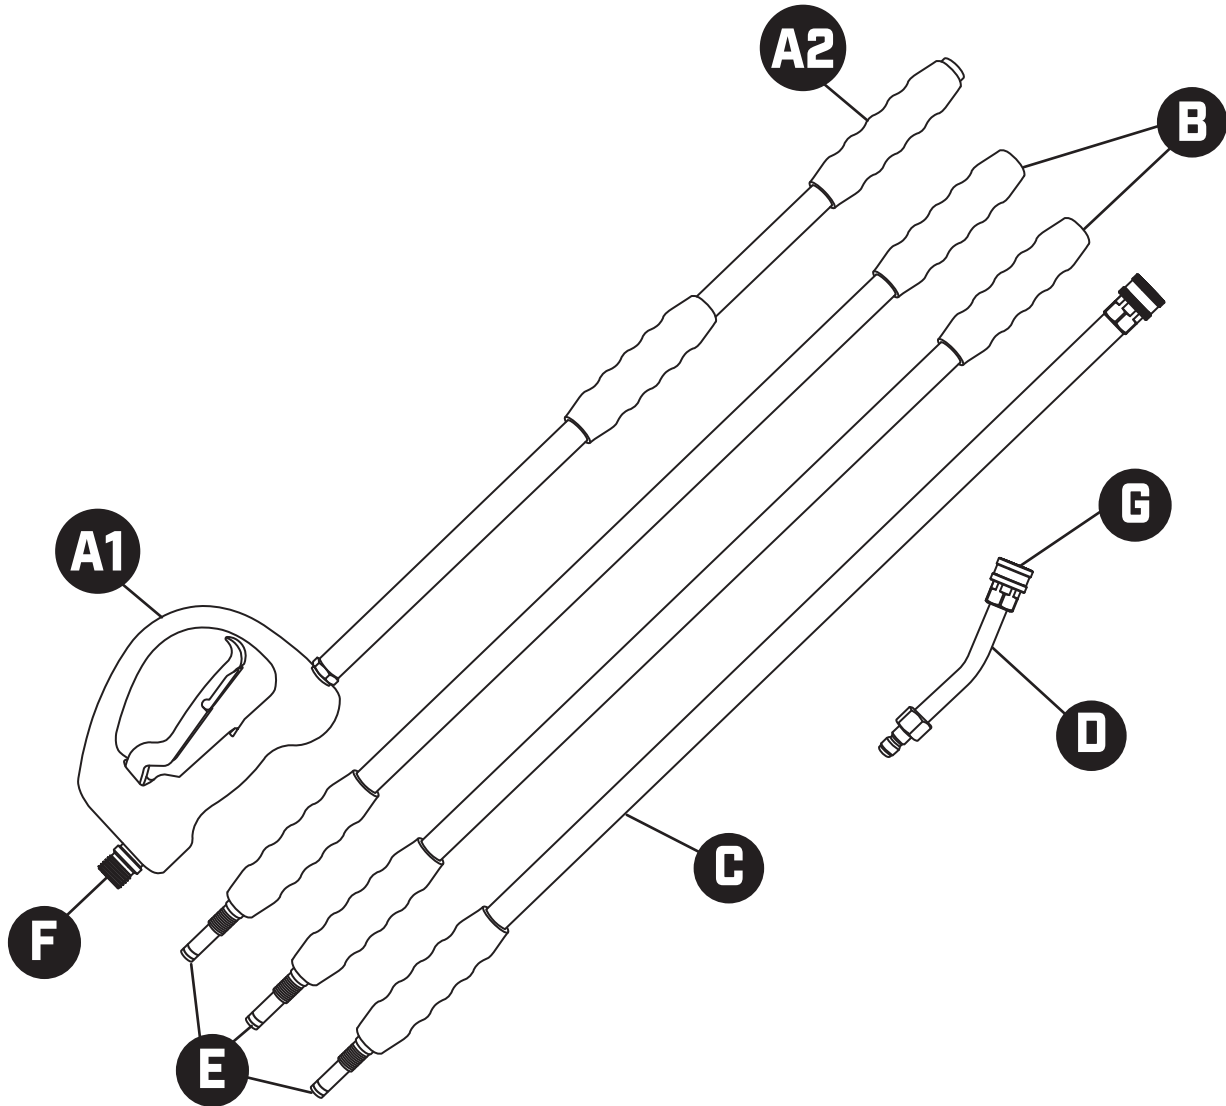

# 9-FT PRESSURE WASHER EXTENSION WAND NEW MODEL PARTS DIAGRAM

ITEM #2637678  
MODEL #SGY-PWA96

PART	DESCRIPTION	QTY	SKU
A1	Handle Assembly	1	SMX-N9EW-003
A2	Handle Extension	1	SMX-N9EW-004
B	Extension	1	SMX-N9EW-005
C	Extension with Coupler	1	SMX-N9EW-006
D	Extension Wand	1	SMX-9EW-002
E	O-Ring Kit	3	SMX-9EW-004
F	Water Inlet	1	SMX-9EW-007
G	Coupler	1	SMX-9EW-008