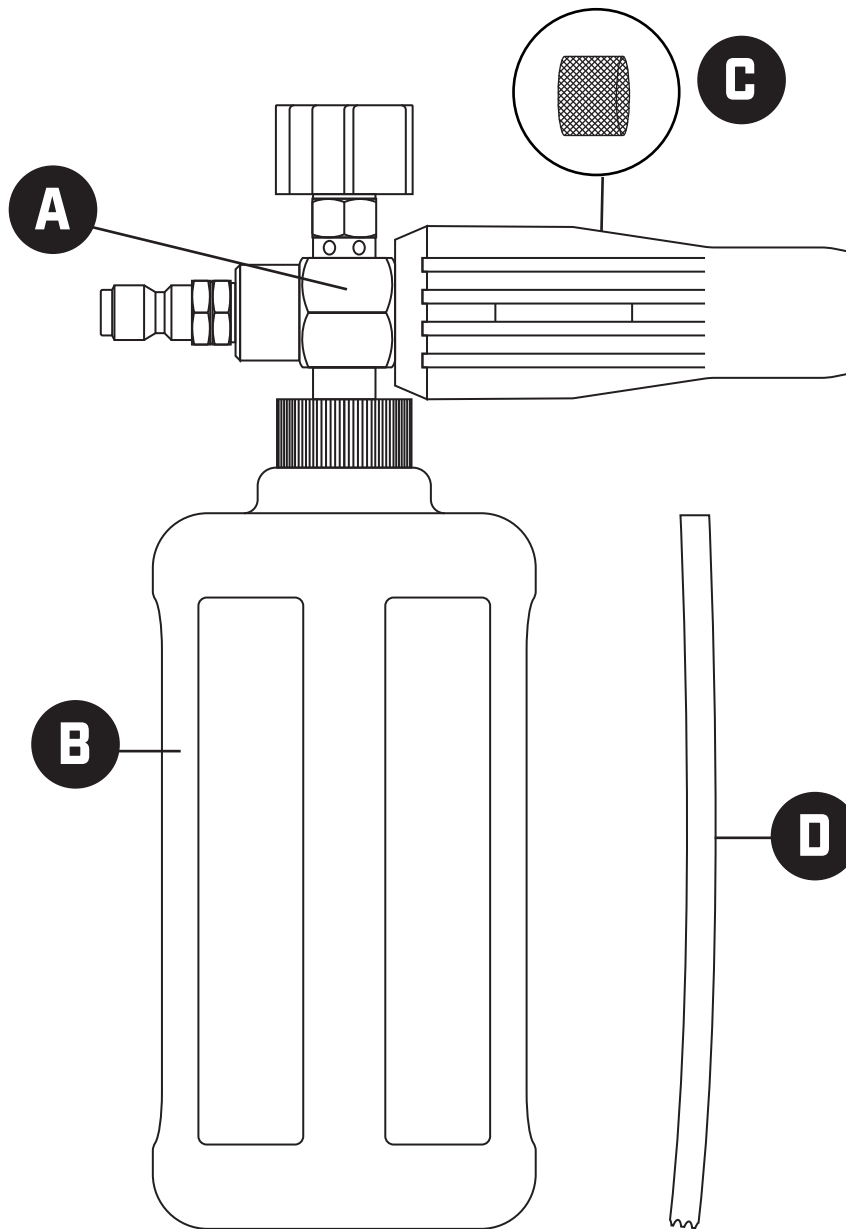

PRESSURE WASHER FOAM CANNON - 3700 PSI

PARTS DIAGRAM

ITEM #1150587

MODEL #SGY-PWA83A

PART	DESCRIPTION	QUANTITY	SKU
A	Foam Cannon Top Assembly	1	SMX-FC-001
B	Foam Cannon Bottle	1	SMX-FC-002
C	Foam Cannon Filter	1	SMX-FC-003
D	Straw	1	SMX-FC-004