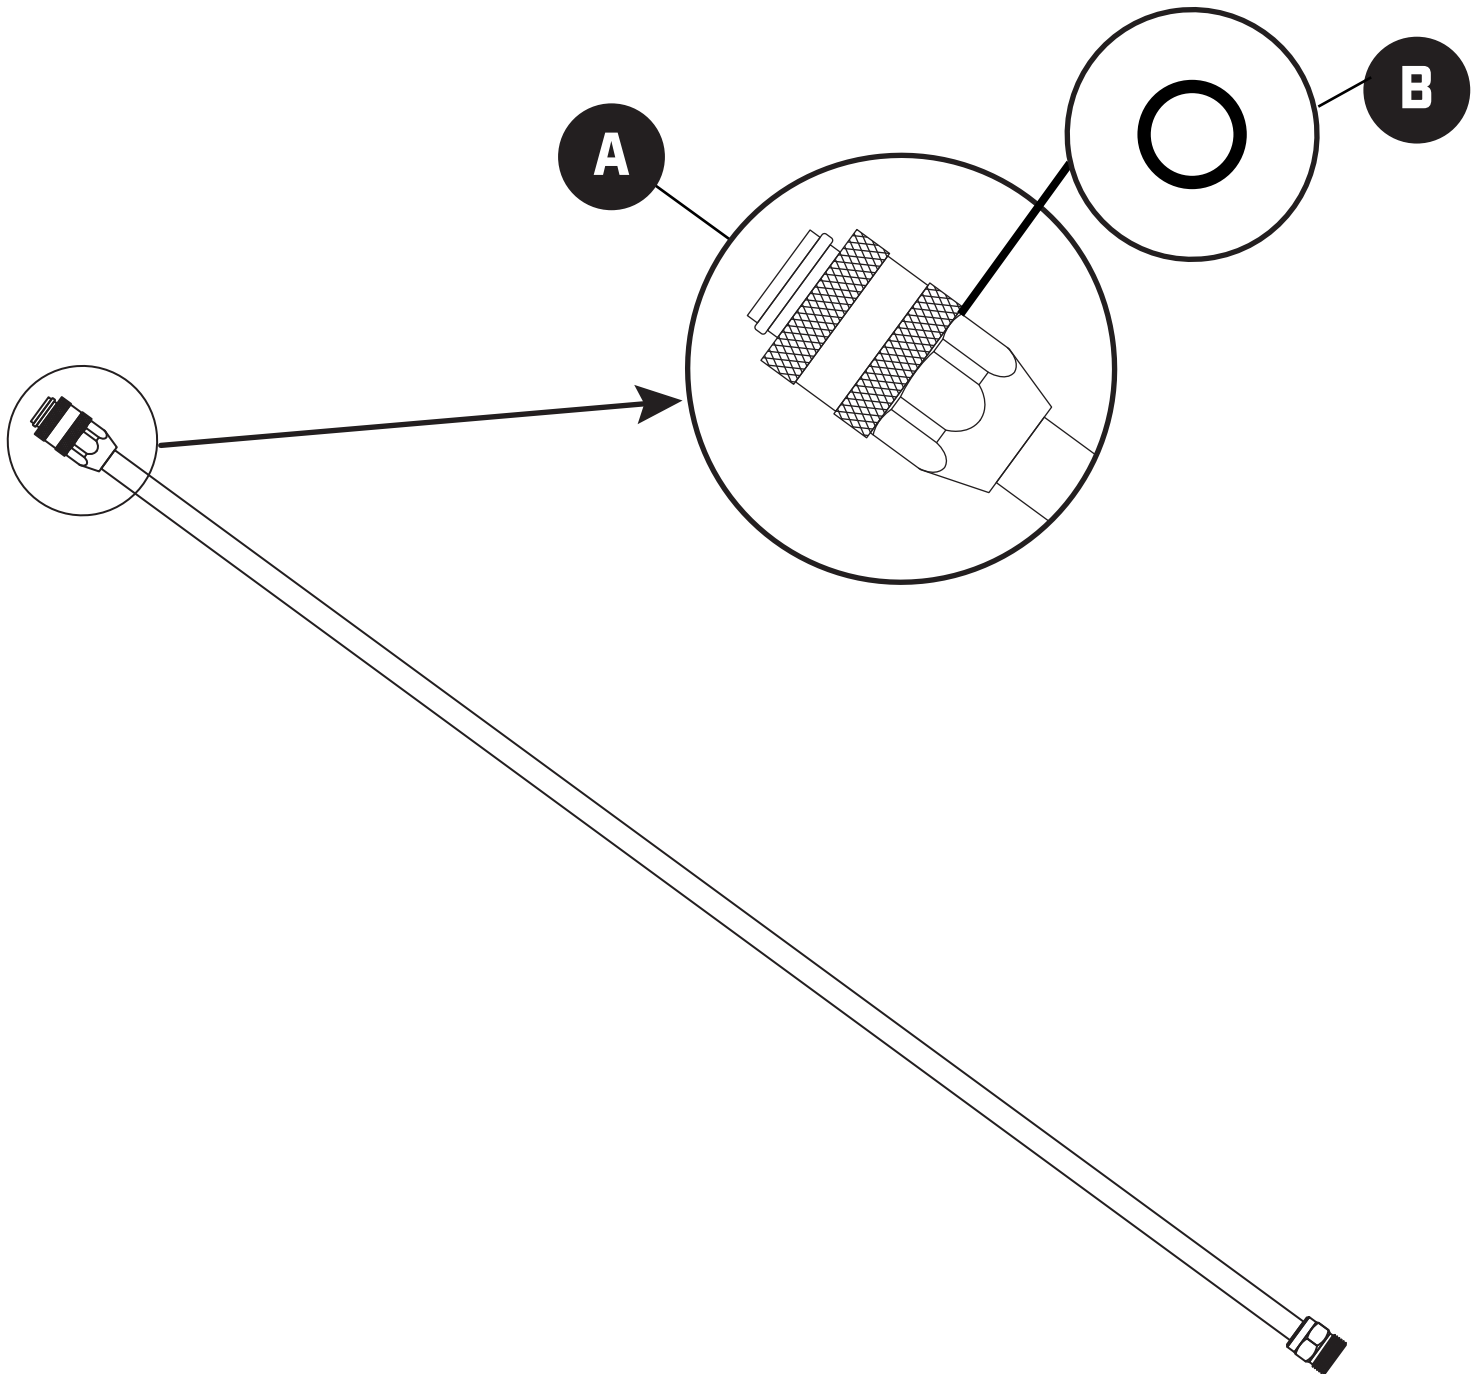

24-IN PRESSURE WASHER WAND 36-IN PRESSURE WASHER WAND

PARTS DIAGRAM

ITEM #101642 & 1150581

MODEL #SGY-PWA66 & #SGY-PWA89

PART	DESCRIPTION	QUANTITY	SKU
A	One-Touch Quick Connect Coupler	1	SMX-SG-004
B	O-Ring	1	SMX-SG-006